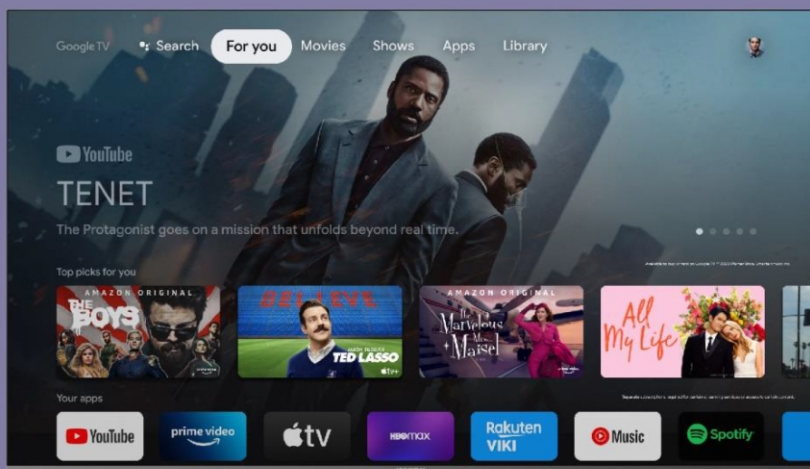

# HYLED5020G4KM

TELEVISOR LED SMART  
4K UHD 50" / 127CM

 Google TV

Hey  
Google

NETFLIX

YouTube

prime video

 SinBorde  
Diseño  
pantalla envolvente

GET IT ON  
Google Play

Chromecast built-in

Dolby Atmos

HDR  
High Dynamic Range